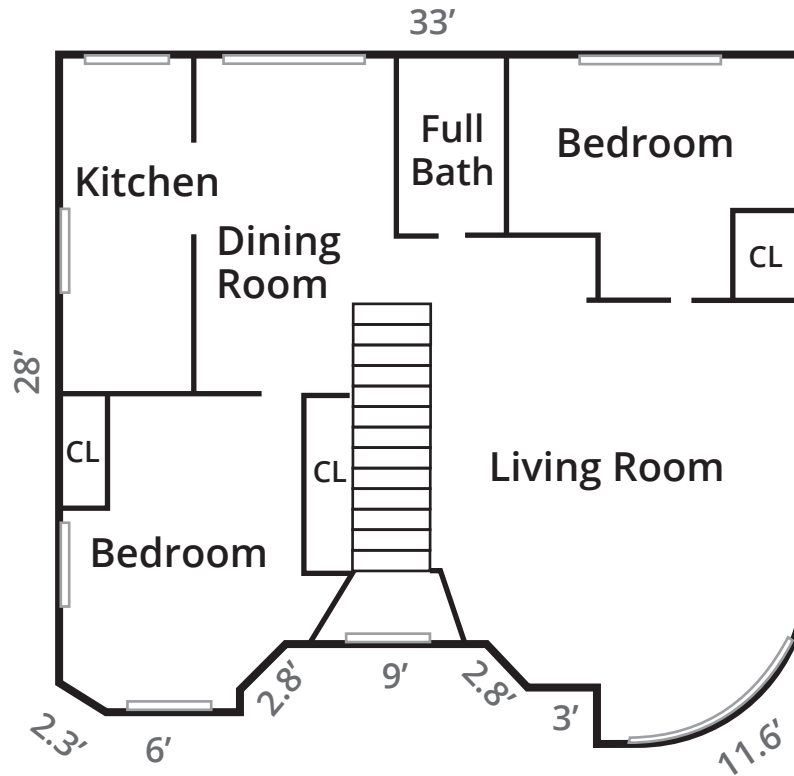

54

MAPLE ST

# FLOOR PLAN

54 MAPLE STREET | **apartment A**

FIRST FLOOR

Sizes are approximate and only to be used as general guidance for understanding the layout of the unit.  
Landlord: NASSAU STREET PROPERTIES, LLC  
Address: 281 Witherspoon Street, Princeton, NJ 08540 9089-874-5400, ex 800