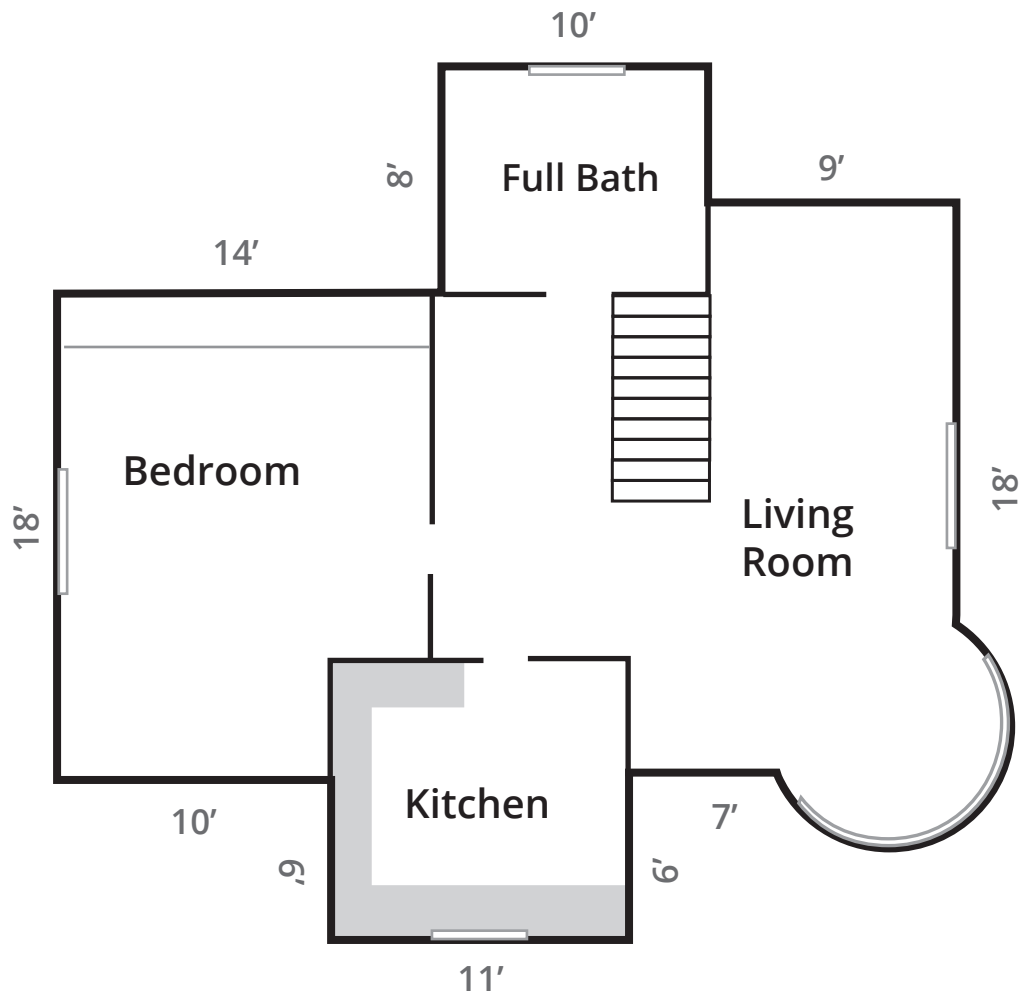

54

MAPLE ST

FLOOR PLAN

54 MAPLE STREET | **apartment C**

Sizes are approximate and only to be used as general guidance for understanding the layout of the unit.
Landlord: NASSAU STREET PROPERTIES, LLC
Address: 281 Witherspoon Street, Princeton, NJ 08540 9089-874-5400, ex 800