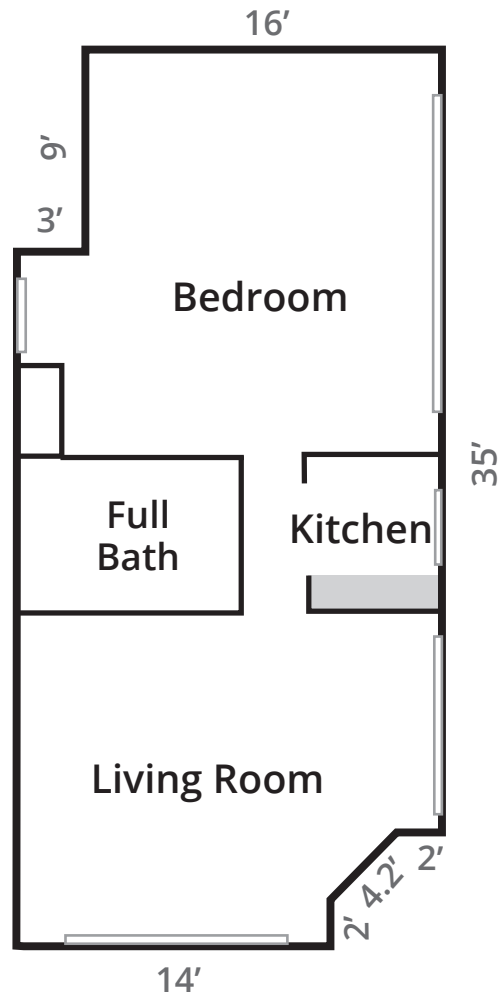

56

MAPLE ST

FLOOR PLAN

56 MAPLE STREET

FIRST FLOOR

Sizes are approximate and only to be used as general guidance for understanding the layout of the unit.
Landlord: NASSAU STREET PROPERTIES, LLC
Address: 281 Witherspoon Street, Princeton, NJ 08540 9089-874-5400, ex 800