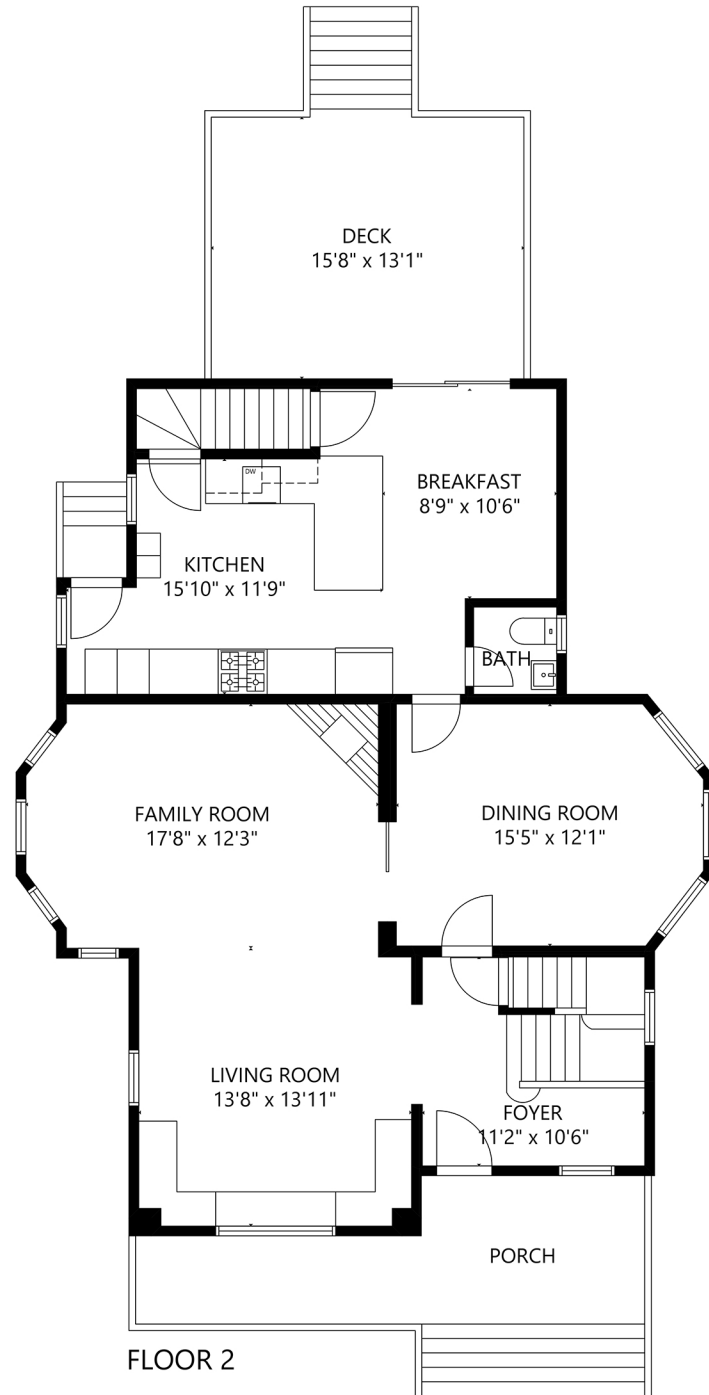

FLOOR 1

FLOOR 2

FLOOR 4

FLOOR 3

GROSS INTERNAL AREA
 TOTAL: 3,461 sq ft
 FLOOR 1: 900 sq ft, FLOOR 2: 1,063 sq ft
 FLOOR 3: 1,050 sq ft, FLOOR 4: 448 sq ft
 DECK: 205 sq ft
 SIZE AND DIMENSIONS ARE APPROXIMATE, ACTUAL MAY VARY.