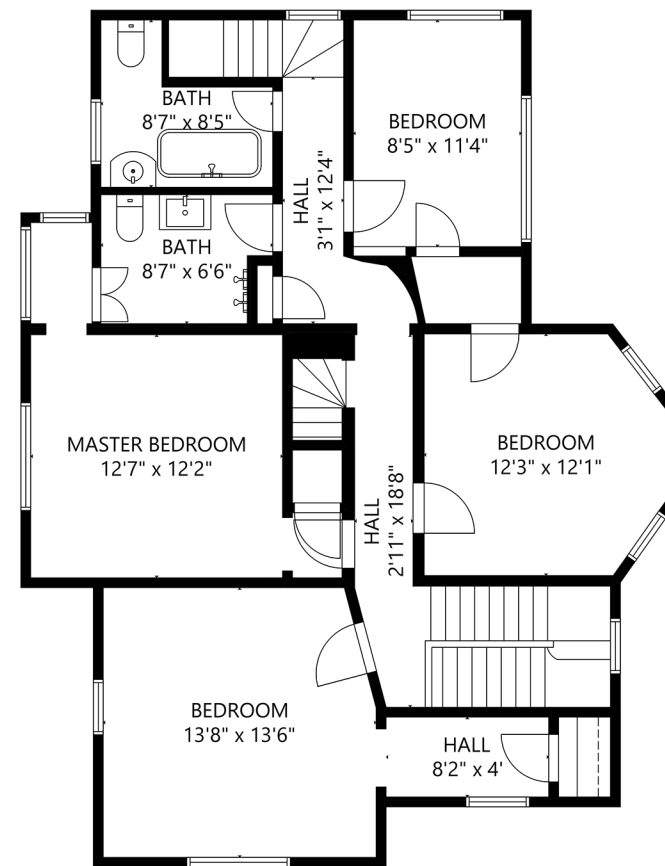

FLOOR 1

FLOOR 2

FLOOR 4

FLOOR 3

GROSS INTERNAL AREA
 TOTAL: 3,461 sq ft
 FLOOR 1: 900 sq ft, FLOOR 2: 1,063 sq ft
 FLOOR 3: 1,050 sq ft, FLOOR 4: 448 sq ft
 DECK: 205 sq ft
 SIZE AND DIMENSIONS ARE APPROXIMATE, ACTUAL MAY VARY.