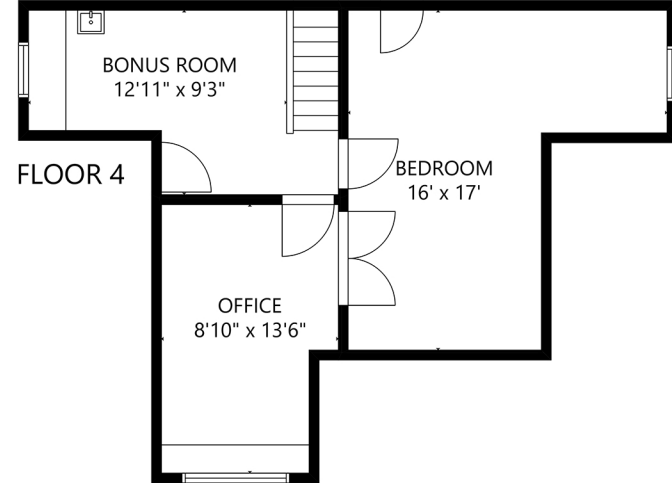

FLOOR 1

FLOOR 2

FLOOR 4

FLOOR 3

GROSS INTERNAL AREA
 TOTAL: 3,461 sq ft
 FLOOR 1: 900 sq ft, FLOOR 2: 1,063 sq ft
 FLOOR 3: 1,050 sq ft, FLOOR 4: 448 sq ft
 DECK: 205 sq ft
 SIZE AND DIMENSIONS ARE APPROXIMATE, ACTUAL MAY VARY.